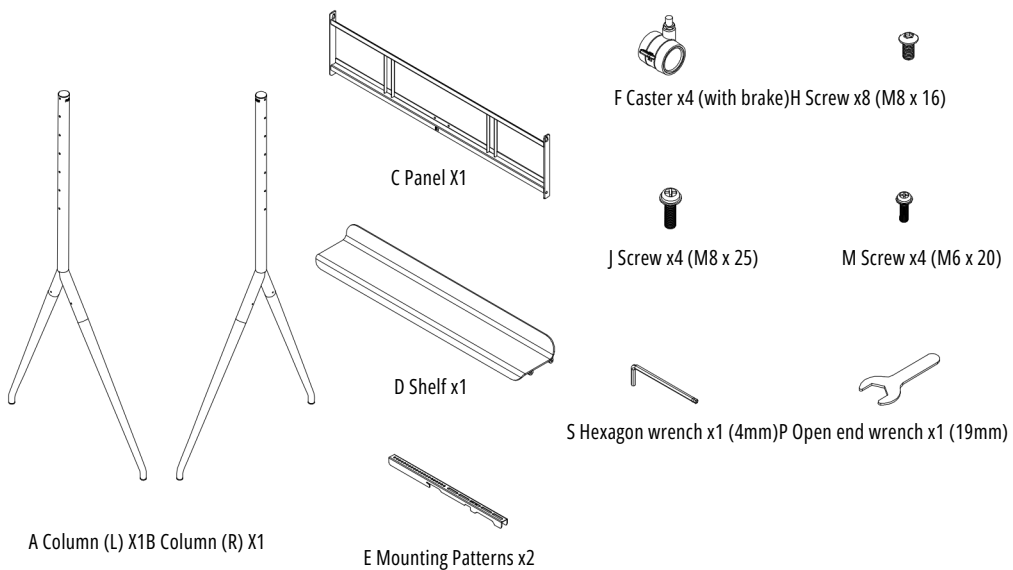

karter. Elegance Mobile Stand

Assembly Instructions

SKU: KMEB

Product Structure

Parts list

Step-1

Step-2

Step-3